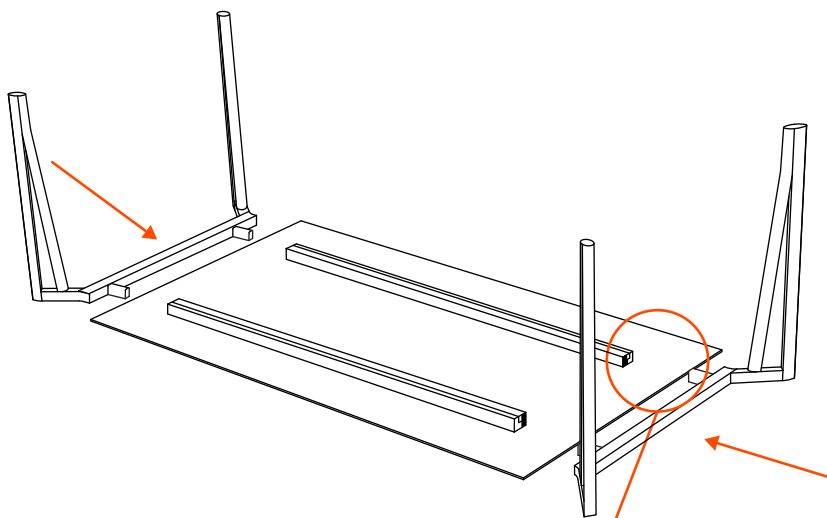

DECAPO

by Francesco Beghetto

15 min

2x

8x
M6x16

1x
4 mm

1

2

3

APERTURA | OPENING SYSTEM

4

5

6

7

8

CHIUSURA | CLOSING SYSTEM