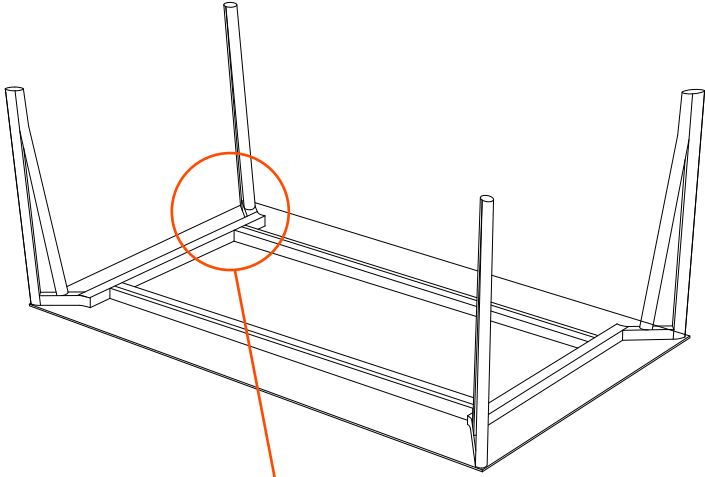

DECAPO

by Francesco Beghetto

15 min

2x

8x
M6x16

1x
4 mm

1

2

3

APERTURA | OPENING SYSTEM

4

5

6

7

8

CHIUSURA | CLOSING SYSTEM