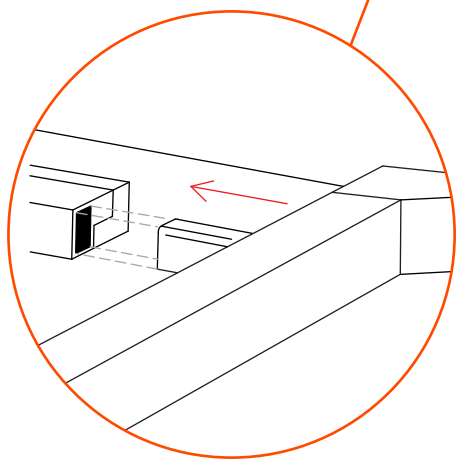

DECAPO

by Francesco Beghetto

15 min

2x

8x
M6x16

1x
4 mm

1

2

3

APERTURA | OPENING SYSTEM

4

5

6

7

8

CHIUSURA | CLOSING SYSTEM