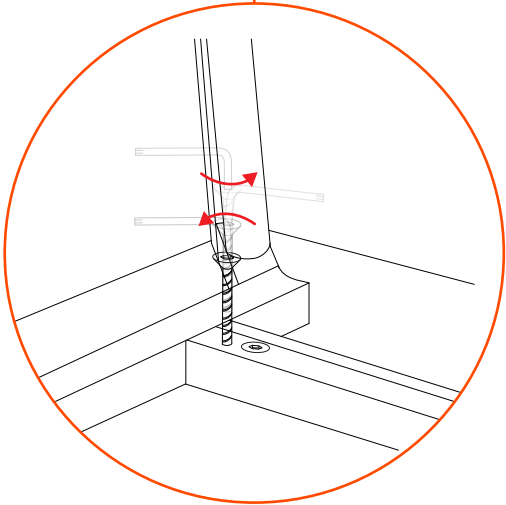

DECAPO

by Francesco Beghetto

15 min

2x

8x
M6x16

1x
4 mm

1

2

3

APERTURA | OPENING SYSTEM

4

5

6

7

8

CHIUSURA | CLOSING SYSTEM