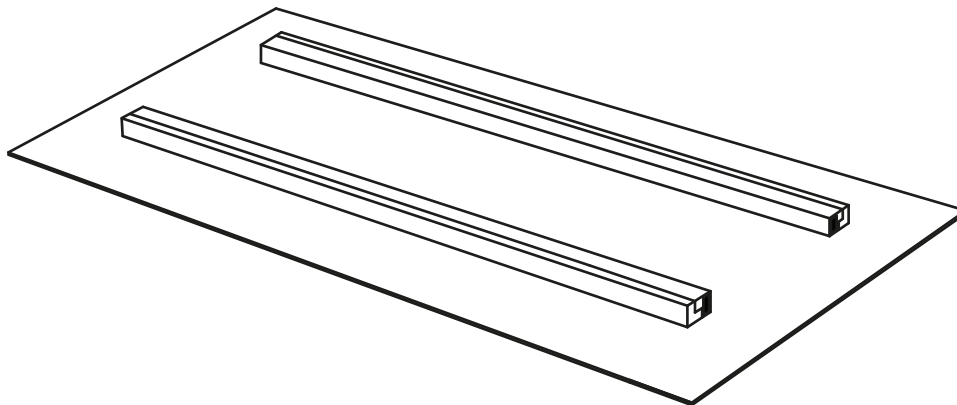

DECAPO

by Francesco Beghetto

15 min

2x

8x
M6x16

1x
4 mm

1

2

3

APERTURA | OPENING SYSTEM

4

5

6

7

8

CHIUSURA | CLOSING SYSTEM