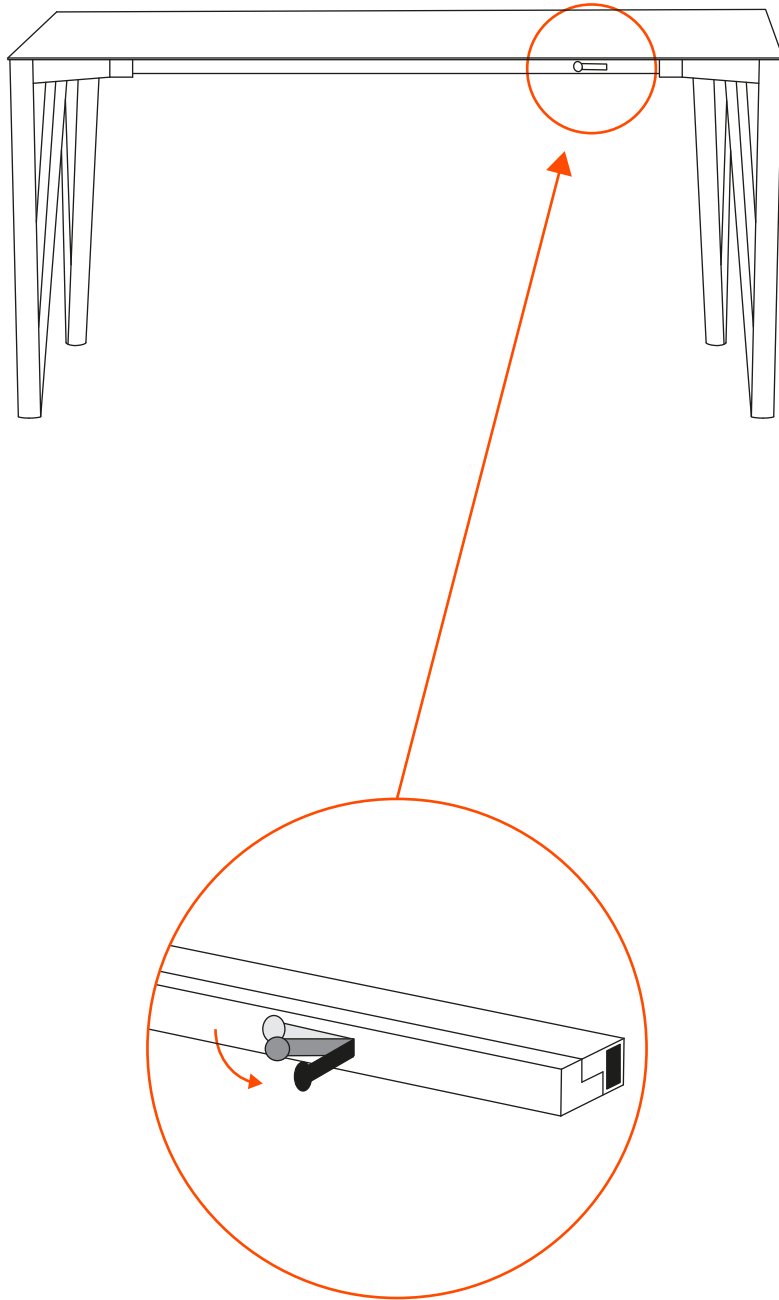

DECAPO

by Francesco Beghetto

15 min

2x

8x
M6x16

1x
4 mm

1

2

3

APERTURA | OPENING SYSTEM

4

5

6

7

8

CHIUSURA | CLOSING SYSTEM